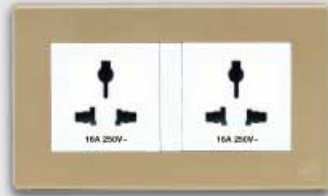

COLOUR CHOICES

2 GANG 16A INTERNATIONAL SOCKET OUTLET

WHITE	K63838 WHI	CHAMPAGNE	K63838 CHM
CHARCOAL	K63838 CHA	TITANIUM	K63838 TTA