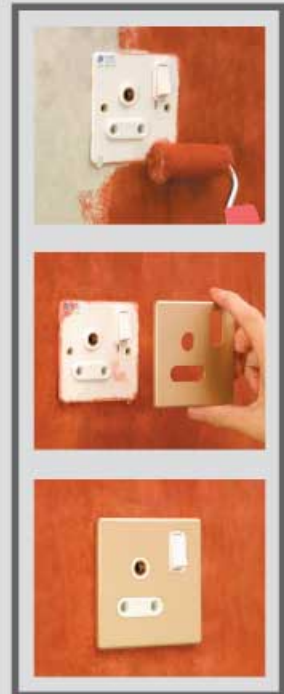

An Emblem of Style & Quality

Avant innovative features and benefits:-

- Ultra slim frontplates of 4mm
- Clip on frontplates which conceal screws
- Frontplates are removable for convenience when painting walls
- Avant light switches are rated at 10AX which means no derating is necessary when used with fluorescent or inductive loads.
- 3mm switch contact gap for increased safety
- International standards – the products are manufactured in an ISO 9001:2000 environment and comply to British, Malaysia and Singapore Standards
- Attractive gloss finish for aesthetic appeal and practical maintenance
- Interchangeable coloured frontplates to suit your interior décor
- 12 years guarantee on all electro-mechanical products (2 years for all electronic products)

Feature benefits

Available in white, titanium, champagne and charcoal finishes

Provide a range of products that complement the décor of the finest modern and traditional interiors.

Quality gloss finished durable impact resistant plastic front plates

Ensure that the range is durable, tarnish resistant and maintains its stylish and understated appearance.

Core range of sockets, switches and ancillary products

Mean that Avant is suitable for a wide-range of applications.