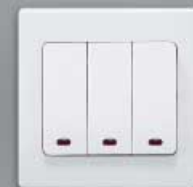

3 GANG 2 WAY 10AX WIDE ROCKER SP SWITCH WITH NEON

WHITE	K63932N WHI	CHAMPAGNE	K63932N CHM
CHARCOAL	K63932N CHA	TITANIUM	K63932N TTA